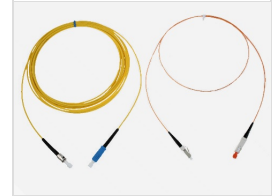

Datasheet

Simplex Patch Cord I-V(ZN)H 1...

Version: 08.05.2019

- Patch cords can be delivered in any length and assembled with all connector types
- Mechanically polished connector surfaces
- 100% quality control, each product provided with test certificate
- Flame-retardant and halogen-free jacket
- Cable diameter: 2.0; 2.4 and 2.6 / 2.8 mm; others on request

Jacket Color

- Yellow (OS2)
- Orange (OM1/OM2)
- Aqua (OM3)
- Heather violet (OM4)
- Others on request

Fiber Types

- E9/125 μm (OS2)
- G50/125 μm (OM2/OM3/OM4)
- G62.5/125 μm (OM1)