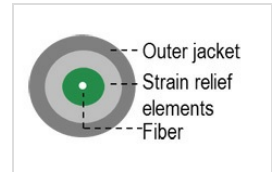

Datasheet

Simplex Patch Cord I-V(ZN)H 1...

Version: 08.05.2019

- Patch cords can be delivered in any length and assembled with all connector types
- Mechanically polished connector surfaces
- 100% quality control, each product provided with test certificate
- Flame-retardant and halogen-free jacket
- Cable diameter: 2.0; 2.4 and 2.6 / 2.8 mm; others on request

Jacket Color

- Yellow (OS2)
- Orange (OM1/OM2)
- Aqua (OM3)
- Heather violet (OM4)
- Others on request

Fiber Types

- E9/125 μm (OS2)
- G50/125 μm (OM2/OM3/OM4)
- G62.5/125 μm (OM1)